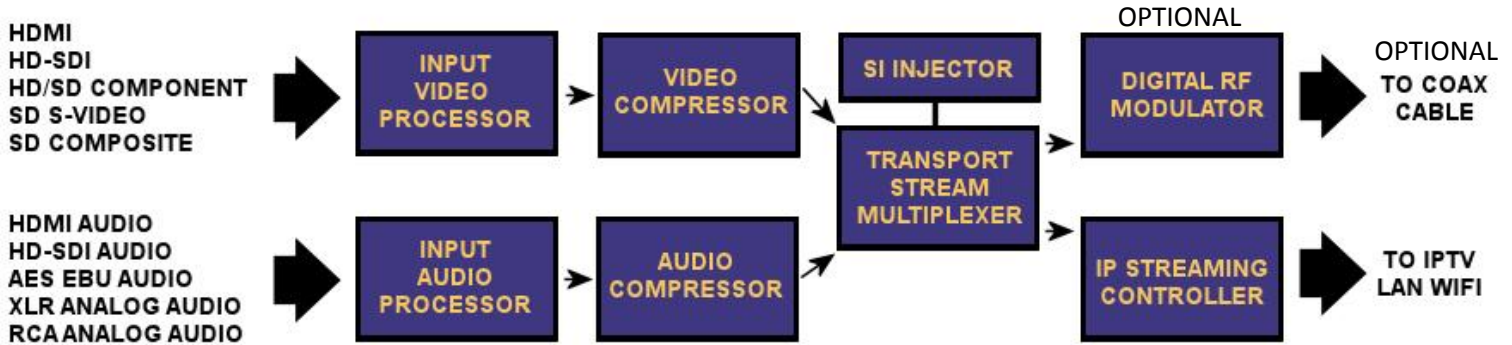

Simple Distribution via the WIFI and LAN

Based on the IPTV technology, the VeCOAX-PRO1-IP converts ONE HD/SD video and stereo or surround sound into a real time IP TV HD Streaming you can inject straight to the WIFI or LAN multicast-enabled networks, so all the connected IP Video players will receive it as it would be just another standard IP TV program. A 720P HD source can also be downscaled to SD in case SD Resolution is wanted for the IP distribution.

Easy Setup and Control

VeCOAX-PRO1-IP can be totally controlled via the local Display and Keyboard without the need to connect a PC.

Remote Control is also possible via the standard IP LAN network through the included management software.

At a Glance

- ✓ **ONE** input selectable HD/SD SDI, HDMI, YPbPr, CVBS
- ✓ 1080p / 1080i / 720 / SD
- ✓ Rack Mount & Desktop
- ✓ Noiseless & Cold operation
- ✓ Pro Connectors & Components for Non-Stop operations
- ✓ Professional IPTV multicast out streaming
- ✓ Simultaneous ASI out
- ✓ Services Descriptors editor
- ✓ Control via LCD/Keyboard
- ✓ Also Remote Control NMS
- ✓ Perfect Full-HD Picture quality, same as the original
- ✓ Works with any network switch
- ✓ 5 Years of warranty
- ✓ **Breakthrough price and Quality**

Total Quality, Never been so simple

BLOCK DIAGRAM

Save on Cables & Adapters

*VeCOAX-PRO1-IP runs on the same cable used for your VOIP (voice over ip) Telephone system, Internet access, and data.
One CAT5 or higher cable only handles all of them and HD TV.*