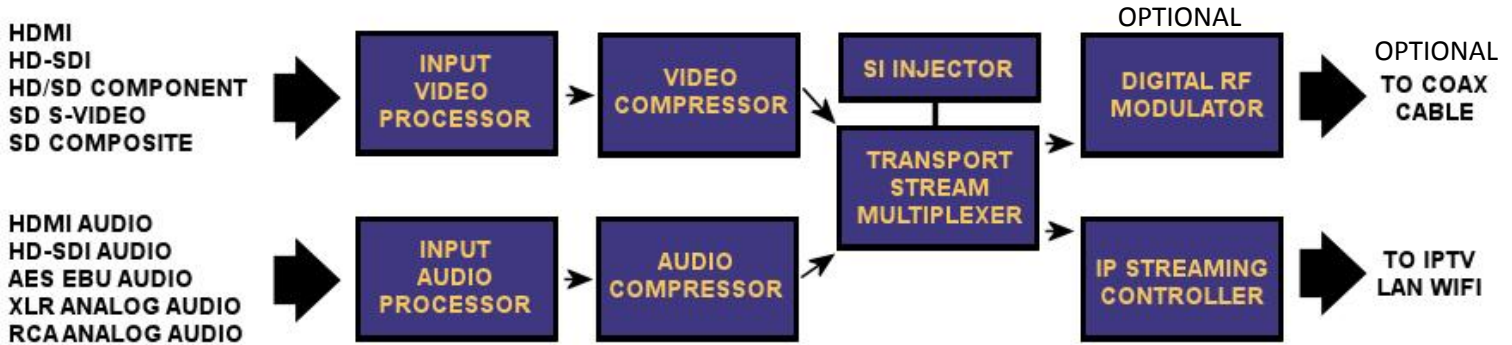

### Simple Distribution via the WIFI and LAN

Based on the IPTV technology, the VeCOAX-PRO1-IP converts ONE HD/SD video and stereo or surround sound into a real time IP TV HD Streaming you can inject straight to the WIFI or LAN multicast-enabled networks, so all the connected IP Video players will receive it as it would be just another standard IP TV program. A 720P HD source can also be downscaled to SD in case SD Resolution is wanted for the IP distribution.

### Easy Setup and Control

VeCOAX-PRO1-IP can be totally controlled via the local Display and Keyboard without the need to connect a PC.

Remote Control is also possible via the standard IP LAN network through the included management software.

## At a Glance

- ✓ **ONE** input selectable HD/SD SDI, HDMI, YPbPr, CVBS
- ✓ 1080p / 1080i / 720 / SD
- ✓ Rack Mount & Desktop
- ✓ Noiseless & Cold operation
- ✓ Pro Connectors & Components for Non-Stop operations
- ✓ Professional IPTV multicast out streaming
- ✓ Simultaneous ASI out
- ✓ Services Descriptors editor
- ✓ Control via LCD/Keyboard
- ✓ Also Remote Control NMS
- ✓ Perfect Full-HD Picture quality, same as the original
- ✓ Works with any network switch
- ✓ 5 Years of warranty
- ✓ **Breakthrough price and Quality**

## Save on Cables & Adapters

*VeCOAX-PRO1-IP runs on the same cable used for your VOIP ( voice over ip ) Telephone system, Internet access, and data.  
One CAT5 or higher cable only handles all of them and HD TV.*